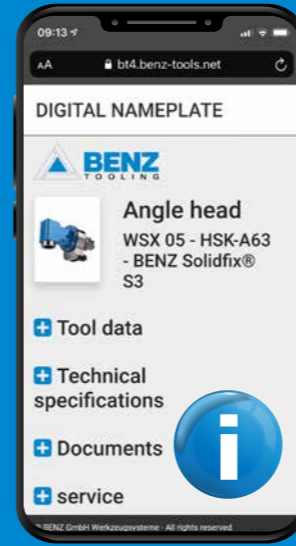

F-349536-EN-0321

BENZ i.tag

Digital Nameplate with extra functions

Metal / Wood /
Composites machining

BENZ i.tag DIGITAL NAMEPLATE

That black dot with NFC logo on your tool catches your eye and you wonder what it is?

You have discovered **BENZ i.tag**, the **Digital Nameplate!** Simply scan the dot (tag) with your smartphone and

access your product data anytime and anywhere.

With BENZ i.tag your tool always carries all important information with it!

BENEFITS

- + Time saving: Technical data & documents always at hand and available
- + Quick and easy handling via smartphone, no special software required
- + Contact the service team directly via online form, direct phone call or e-mail
- + Worldwide availability, link can be sent
- + Save storage and logistics costs (no more paper documents)
- + You work sustainably and protect the environment by saving paper
- + Your tool data is safely managed: BENZ i.tag can be read out, but does not collect or send any data itself

ADDITIONAL FUNCTIONS

Alternatively you will find here the description in paper form

Full product information
available at all times

1

Find the NFC tag

2

Scan the NFC tag

3